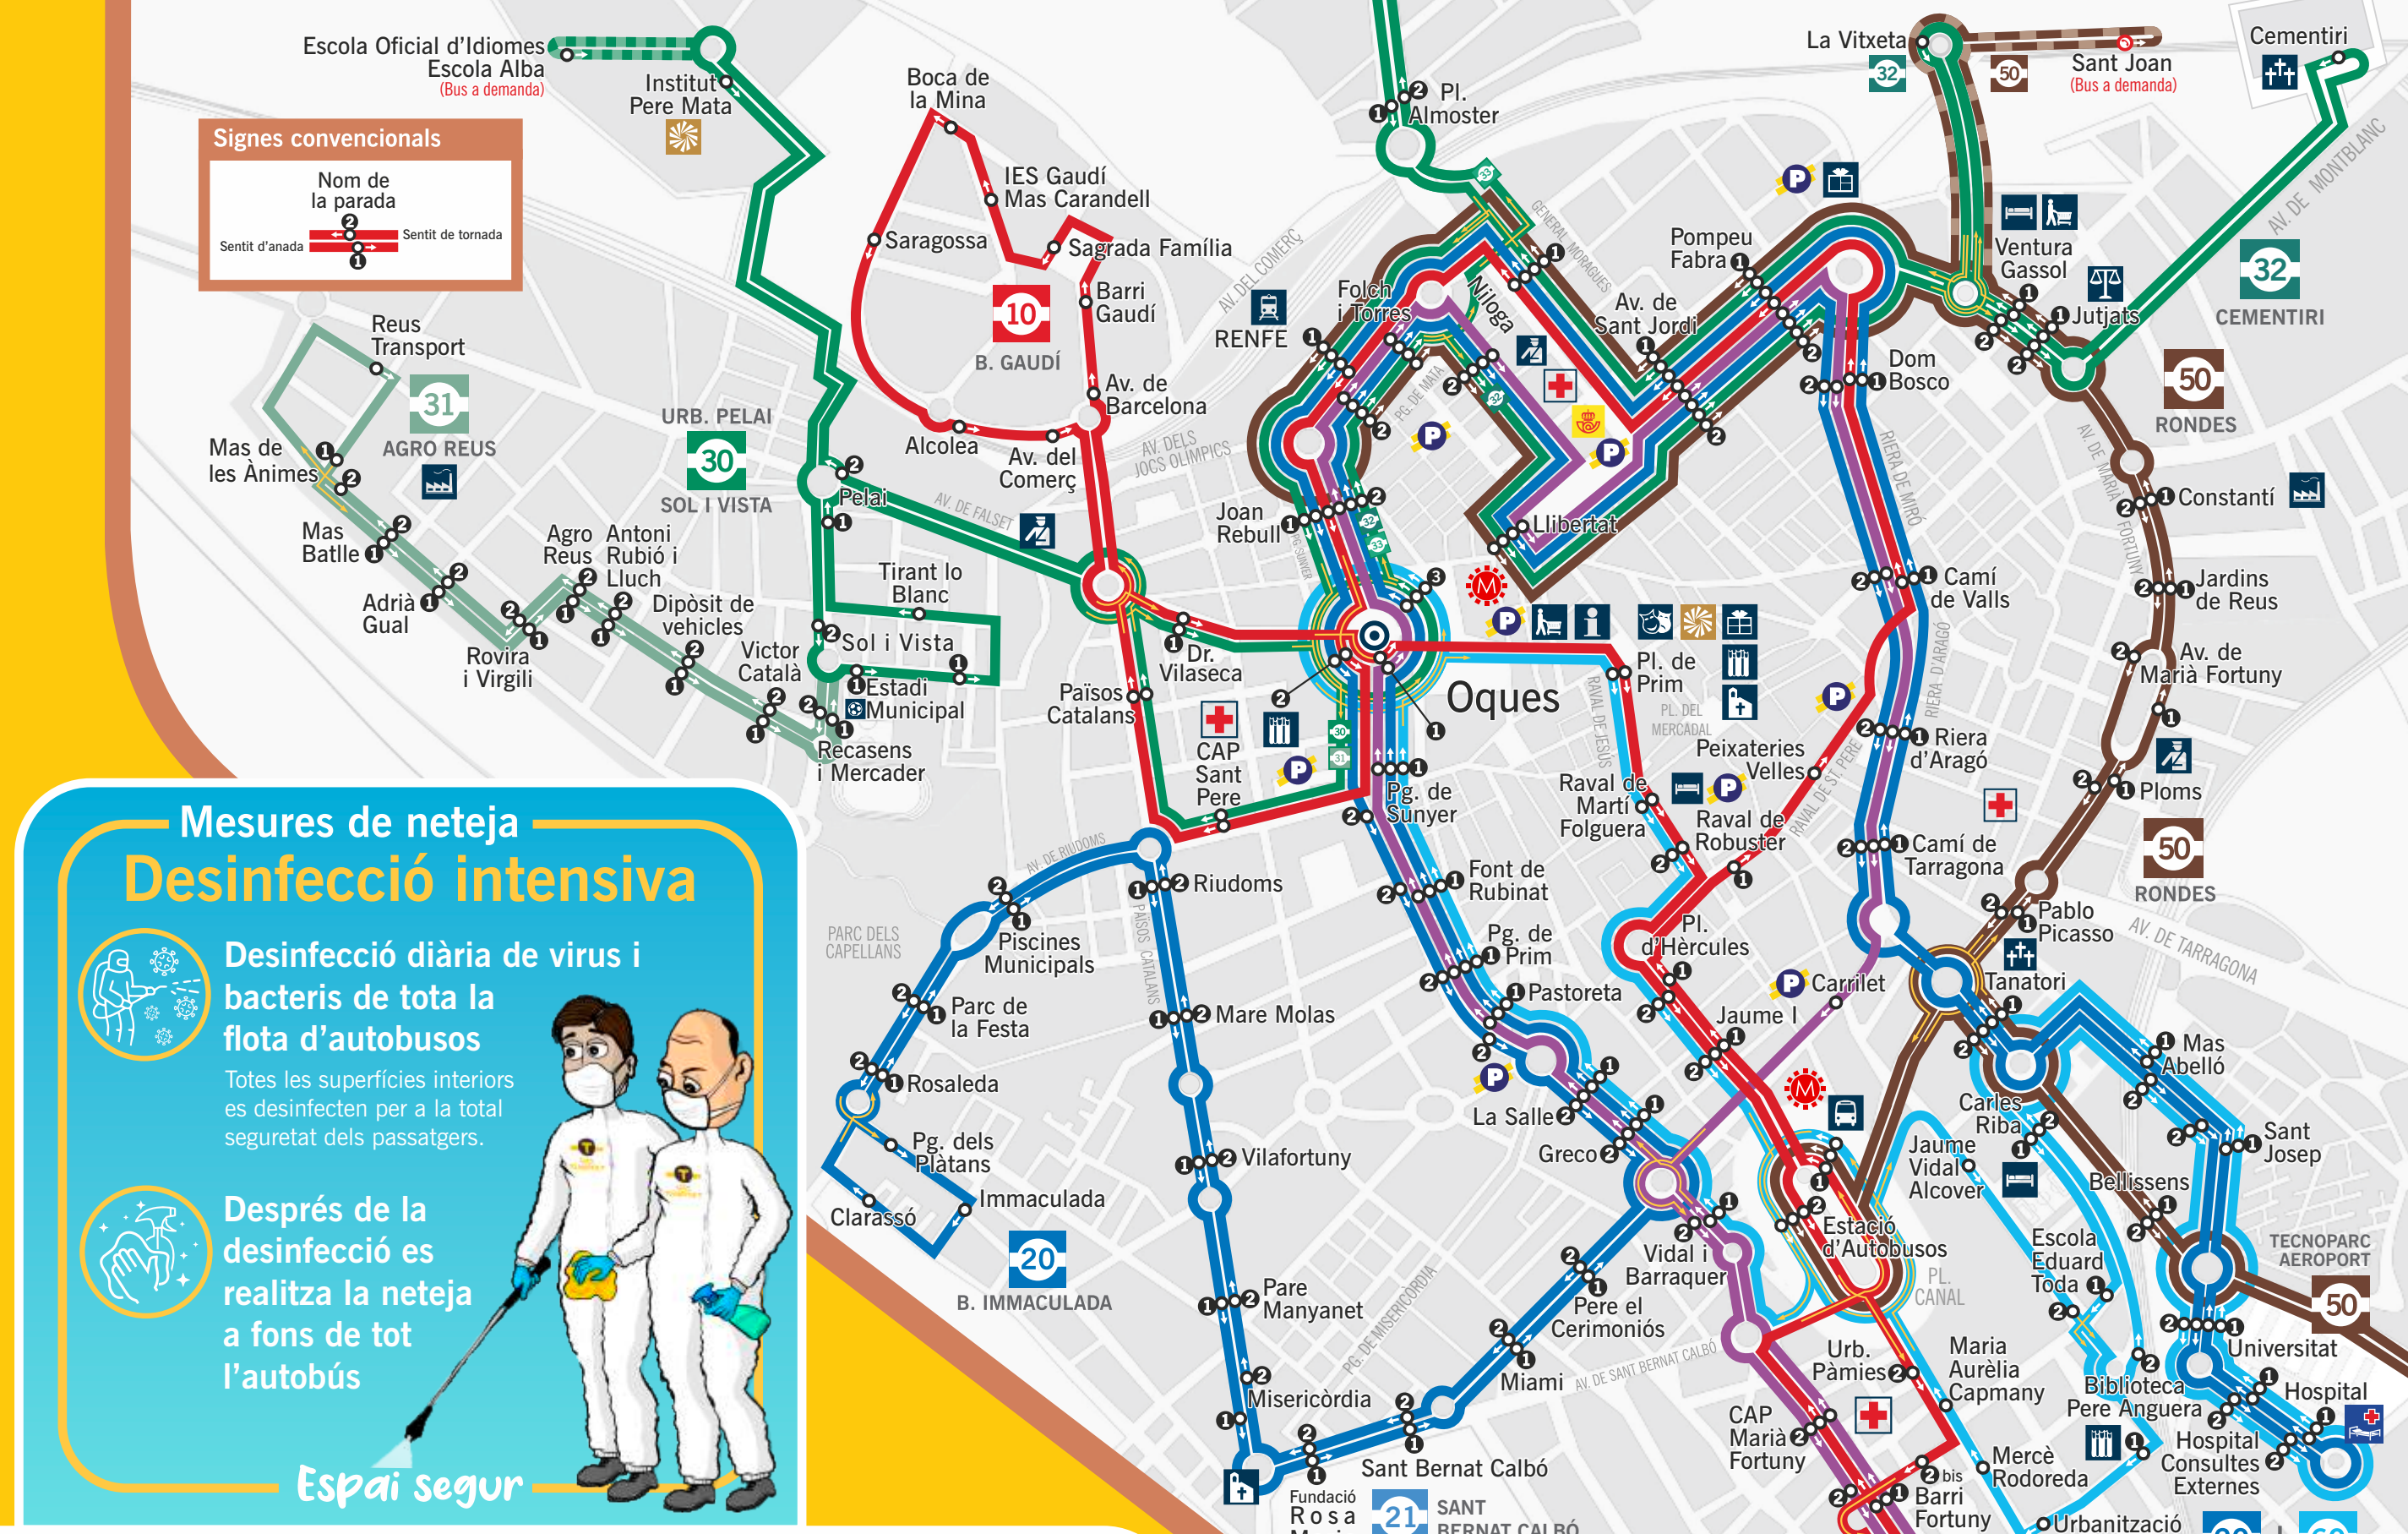

Table with 5 columns: Anada, Reus centre, Rondes, Av. de Bellissens - TECNOPARC, Aeroport. Rows show bus numbers and departure times.

Table with 5 columns: Aeroport - TECNOPARC, Av. de Bellissens, Rondes, Reus centre. Rows show bus numbers and departure times.

Table with 5 columns: Hospital, Immaculada, Hospital, Immaculada. Rows show bus numbers and departure times.

Immaculada -> Hospital

Table with 5 columns: Immaculada, Hospital, Immaculada, Hospital. Rows show bus numbers and departure times.

11 Barri Montserrat → Oques-Libertat. Montserrat, Passejos - Oques, Libertat - Sant Jordi, Riera, Montserrat.

Table with 25 columns and 25 rows of bus schedules for line 10. Includes SMS numbers and destination icons.

60 Hospital → Oques. Hospital, Oques - Raval, Anada. Includes map and station icons.

Table with 25 columns and 25 rows of bus schedules for line 30. Includes SMS numbers and destination icons.

Table with 25 columns and 25 rows of bus schedules for line 60. Includes SMS numbers and destination icons.